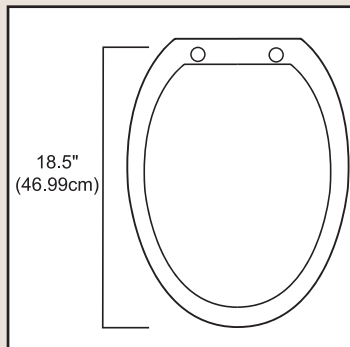

050 1070WT-PFLW - Round White Plastic Hinge

050 1270WT - Round White Chrome Hinge

050 2070WT - Elongated White Plastic Hinge

Standard 16.5"
(41.91cm) bowl toilet

Elongated 18.5"
(46.99cm) bowl toilet

- Combining maximum comfort with the latest fashion colors, our soft seats are the perfect fit for any bathroom decor.
- Made of split resistant high quality vinyl for years of long lasting satisfaction.
- Easy to install hinges come with non-corrosive nuts.
- Color-matched bumpers