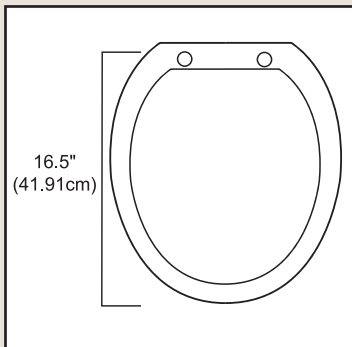

050 1070WT-PFLW - Round White Plastic Hinge

050 1270WT - Round White Chrome Hinge

050 2070WT - Elongated White Plastic Hinge

Standard 16.5"
(41.91cm) bowl toilet

Elongated 18.5"
(46.99cm) bowl toilet

- Combining maximum comfort with the latest fashion colors, our soft seats are the perfect fit for any bathroom decor.
- Made of split resistant high quality vinyl for years of long lasting satisfaction.
- Easy to install hinges come with non-corrosive nuts.
- Color-matched bumpers