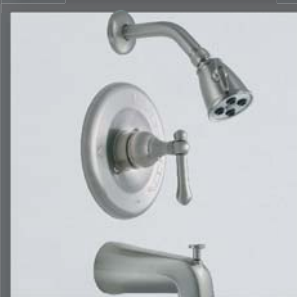

*Exquisite's
Entrée Series...
chrome plated,
classic styling at
an affordable price*

*Also
available:
061 1680
4 Piece Kit*

Complement your
*Entrée Series
Bathware Collection*
with one of
Exquisite's faucets

061 1608
24" Towel Bar

061 1606
18" Towel Bar

061 1630
Paper Holder

061 1620
Towel Ring

CAMEO

series

E X Q U I S I T E

BATHWARE COLLECTION

*Exquisite's
Cameo Series...
recalls the elegance
of an era gone by.
Bold styling that
complements
any bath decor.*

*Also
available:
164 B5417BN
Triple Swivel
Robe Hook*

Complement your
*Cameo Series
Bathware Collection*
with one of
Exquisite's faucets