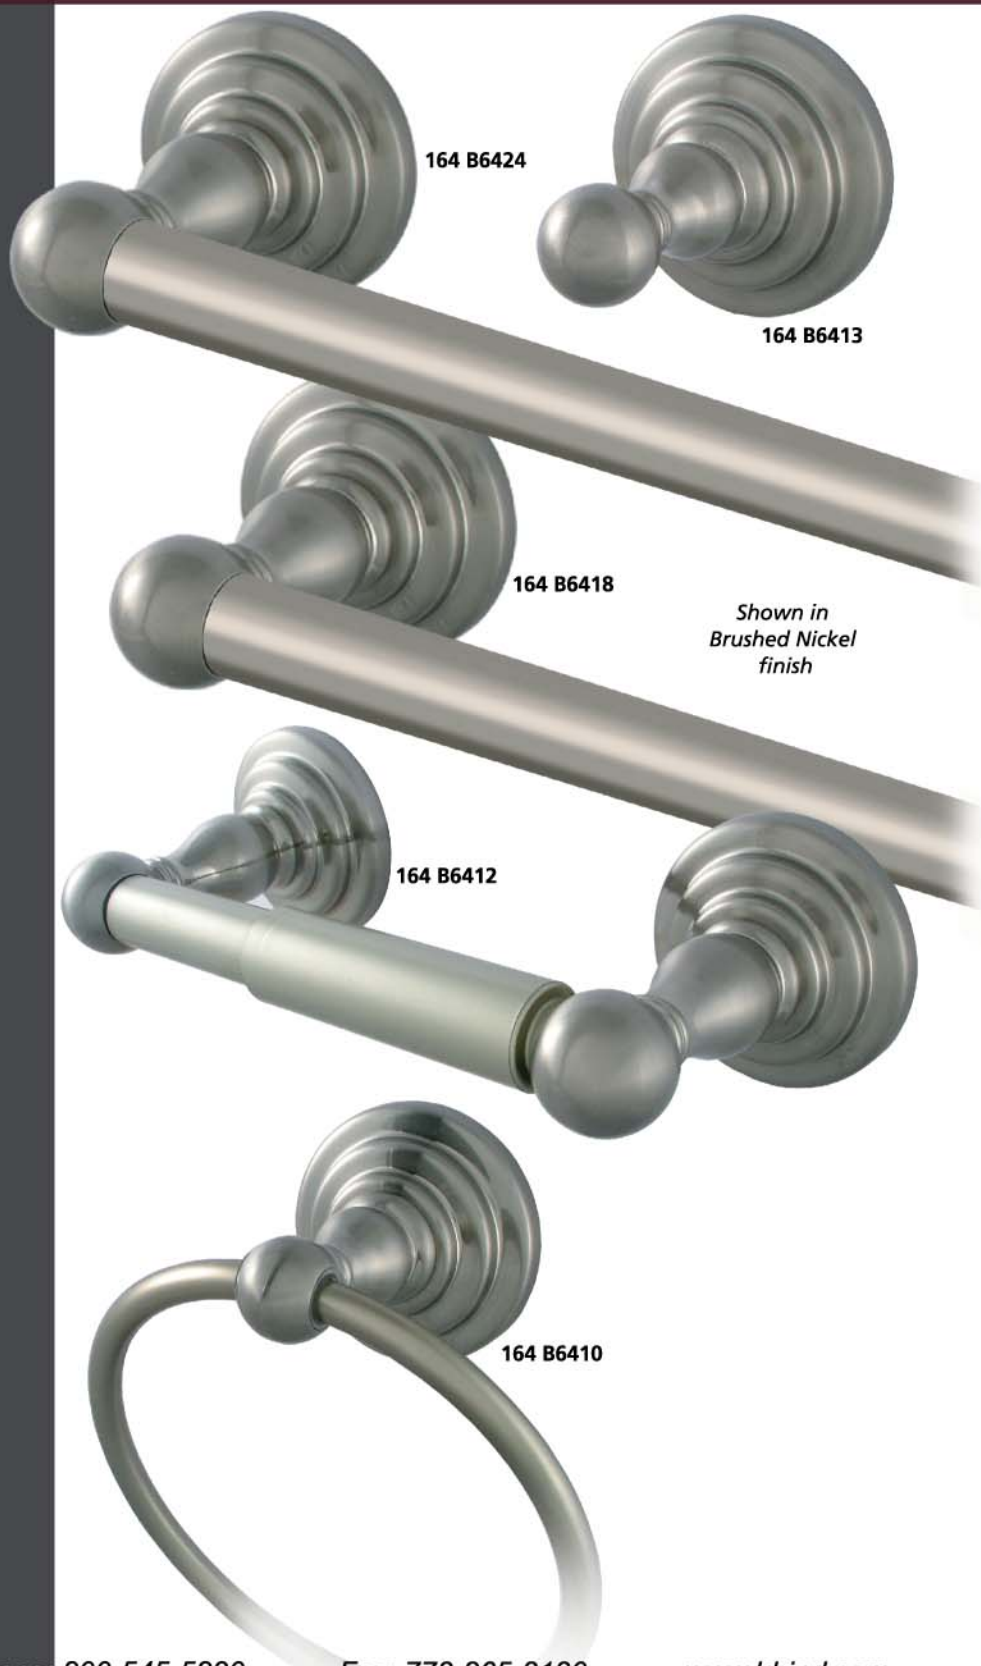

INDEX

2		ASHTON series
4		MANNING series
6		SERENITY series
8		CHURCHILL series
9		KENDALL series
10		CENTENNIAL series
12		TAHOE series
14		PRESTIGE series
16		MADERA series
18		RUSTIC series
20		ENTRÉE series
21		BATH SAFETY

ASHTON

series

E X Q U I S I T E®
BATHWARE COLLECTION

*Exquisite's
Ashton Series...
classic elegance in
a pronounced
profile. Bold styling
that gracefully
complements any
bath decor.*

Complement your
*Ashton Series
Bathware Collection*
with one of
Exquisite's faucets

*Shown in
Brushed Nickel
finish*