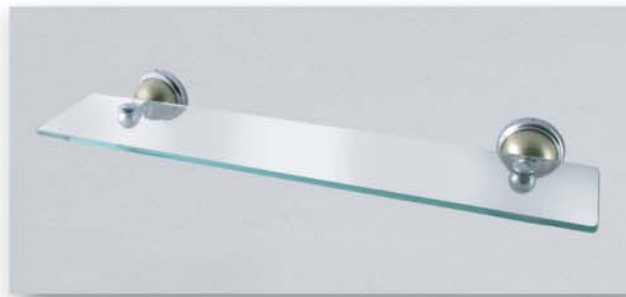

167 B2412NC - Paper Holder

167 B2424NC - 24" Towel Bar

167 B2413NC - Double Robe Hook

167 B2426NC - 24" Double Towel Bar

167 B2490NC - Vanity Shelf

CHURCHILL

series

E X Q U I S I T E[®]
BATHWARE COLLECTION

*Exquisite's
Churchill Series...
vintage styling in
a slender profile
provides a graceful
accent to any decor.*

Also
available in:
CB - Chrome & Brass

Complement your
Churchill Series
Bathware Collection
with one of
Exquisite's faucets