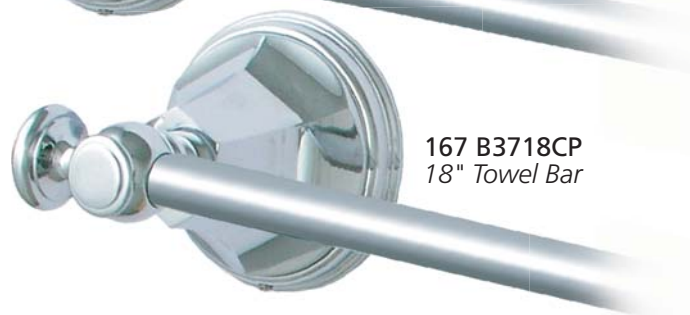

167 B3712CP
Paper Holder

167 B3718CP
18" Towel Bar